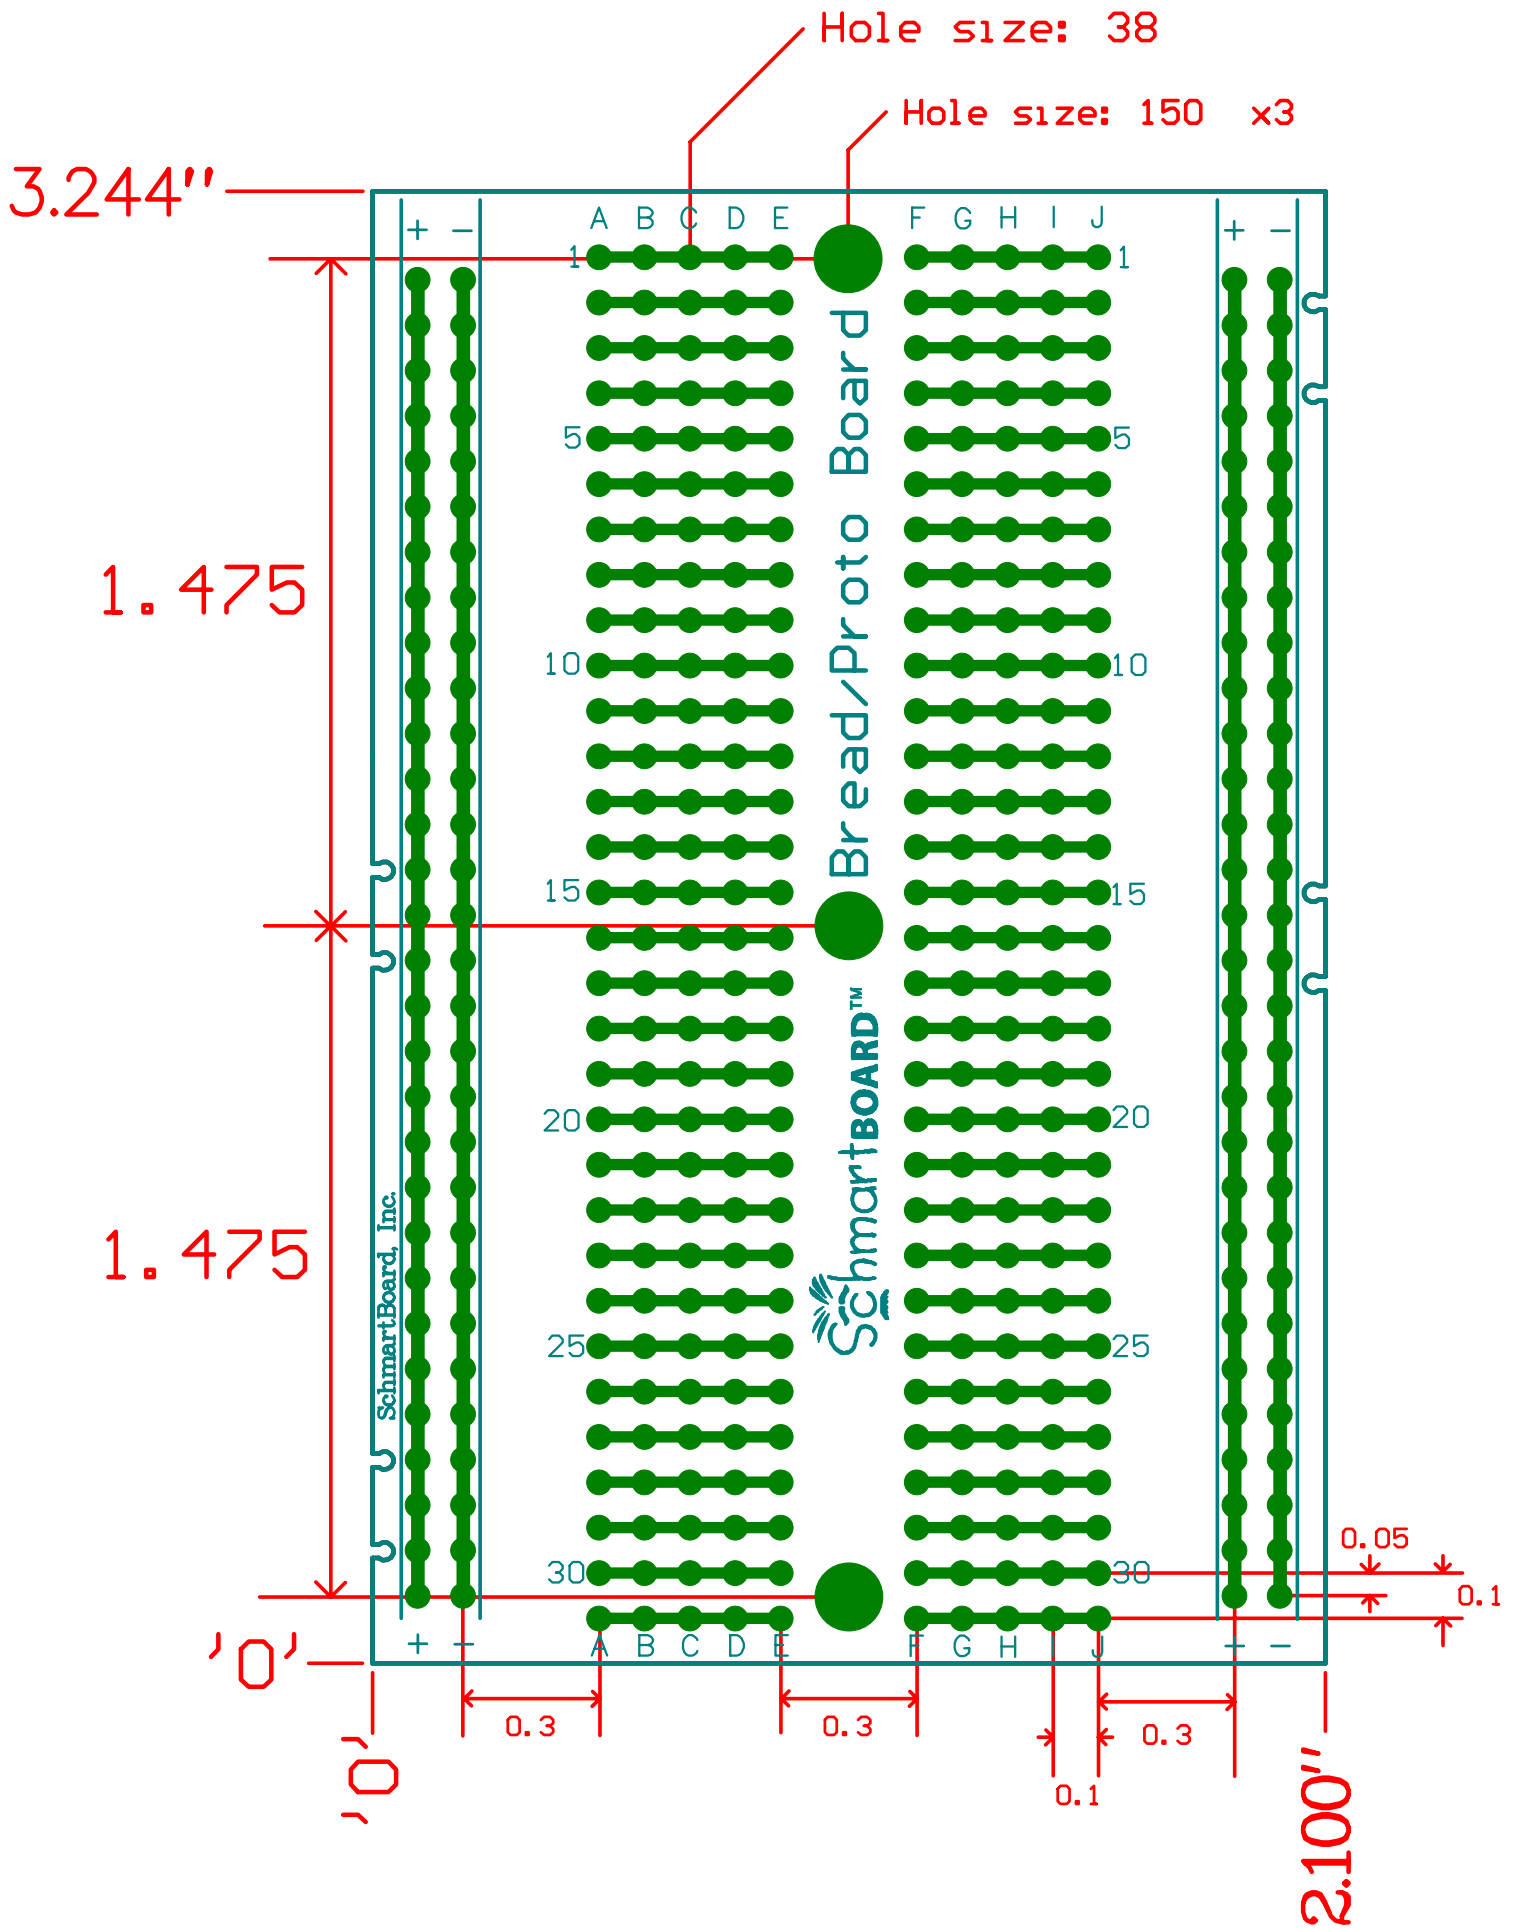

# 201-0015-01 Bread Proto Board

UNIT : INCH