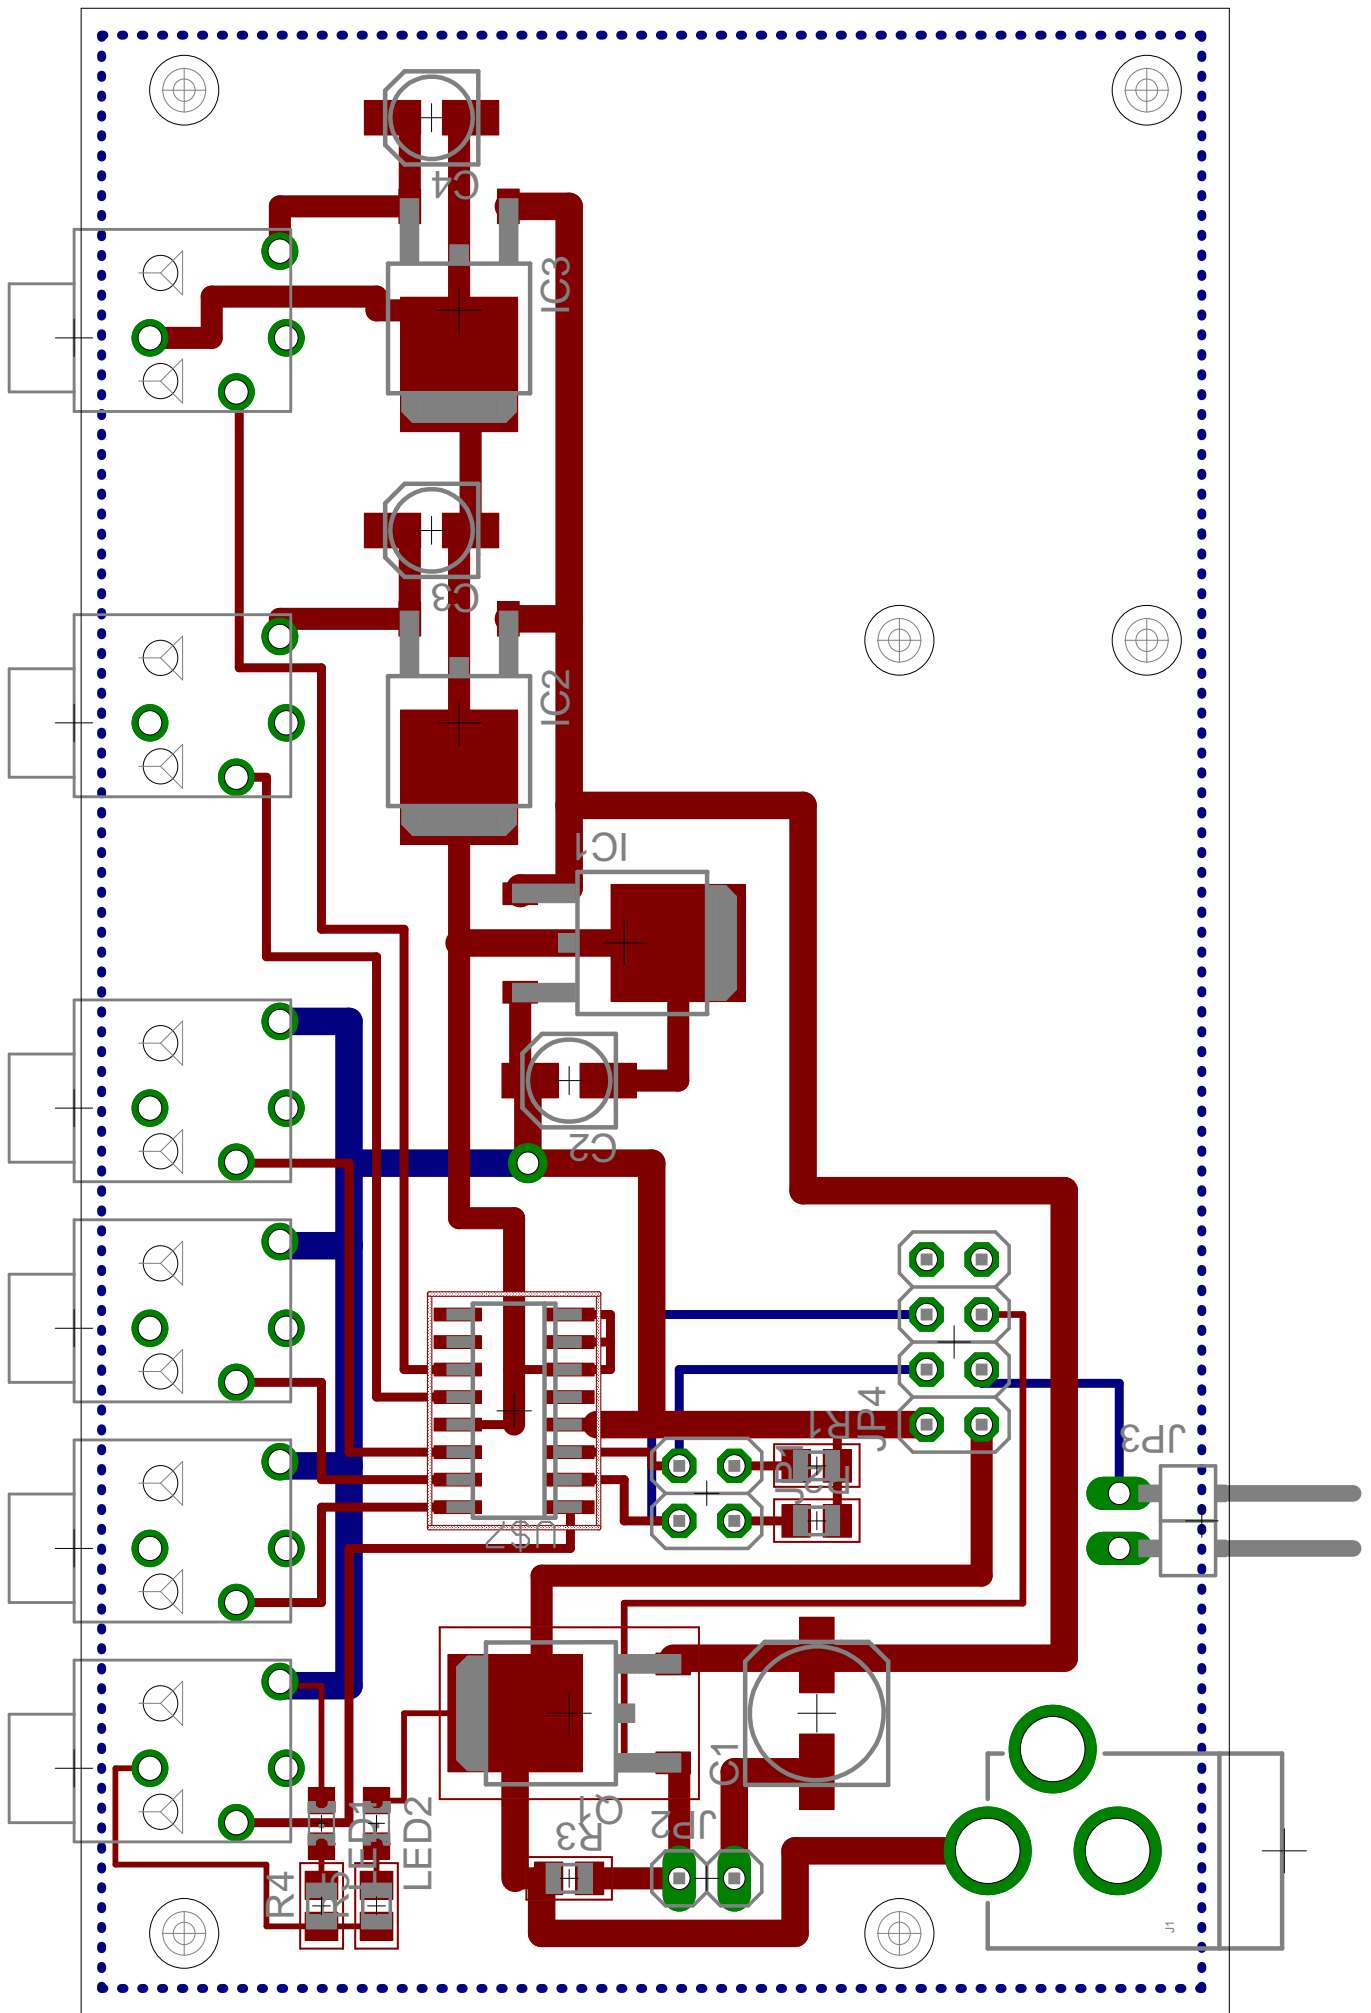

TITLE: power_spigot

Document Number:

REV:

Date: 12/4/2010 8:28:46 PM

Sheet: 1/1

TITLE: PowerController

Document Number:

REV: