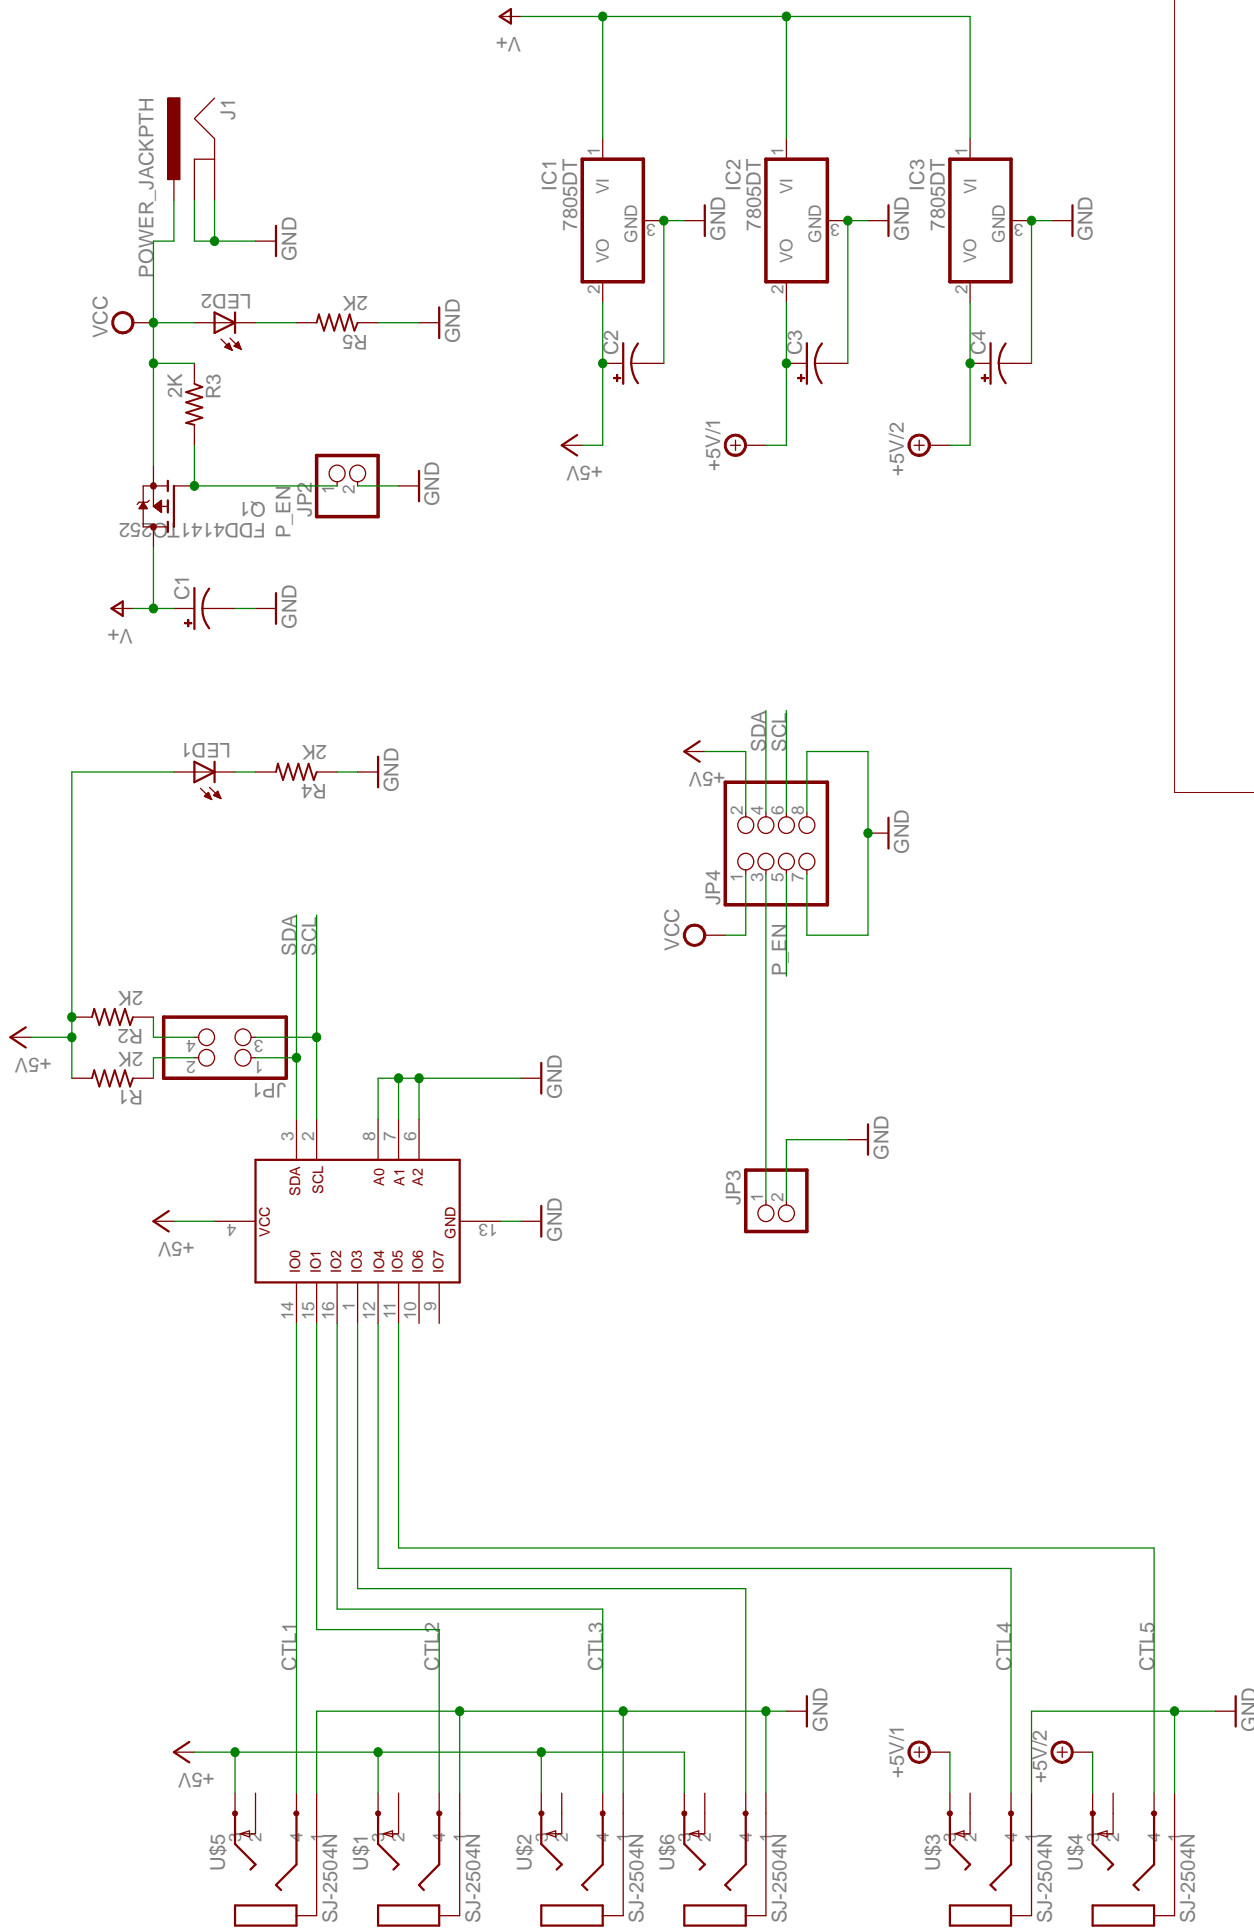

TITLE: power_spigot

Document Number:

REV:

Date: 12/4/2010 8:28:46 PM

Sheet: 1/1

TITLE: PowerController

Document Number:

REV: